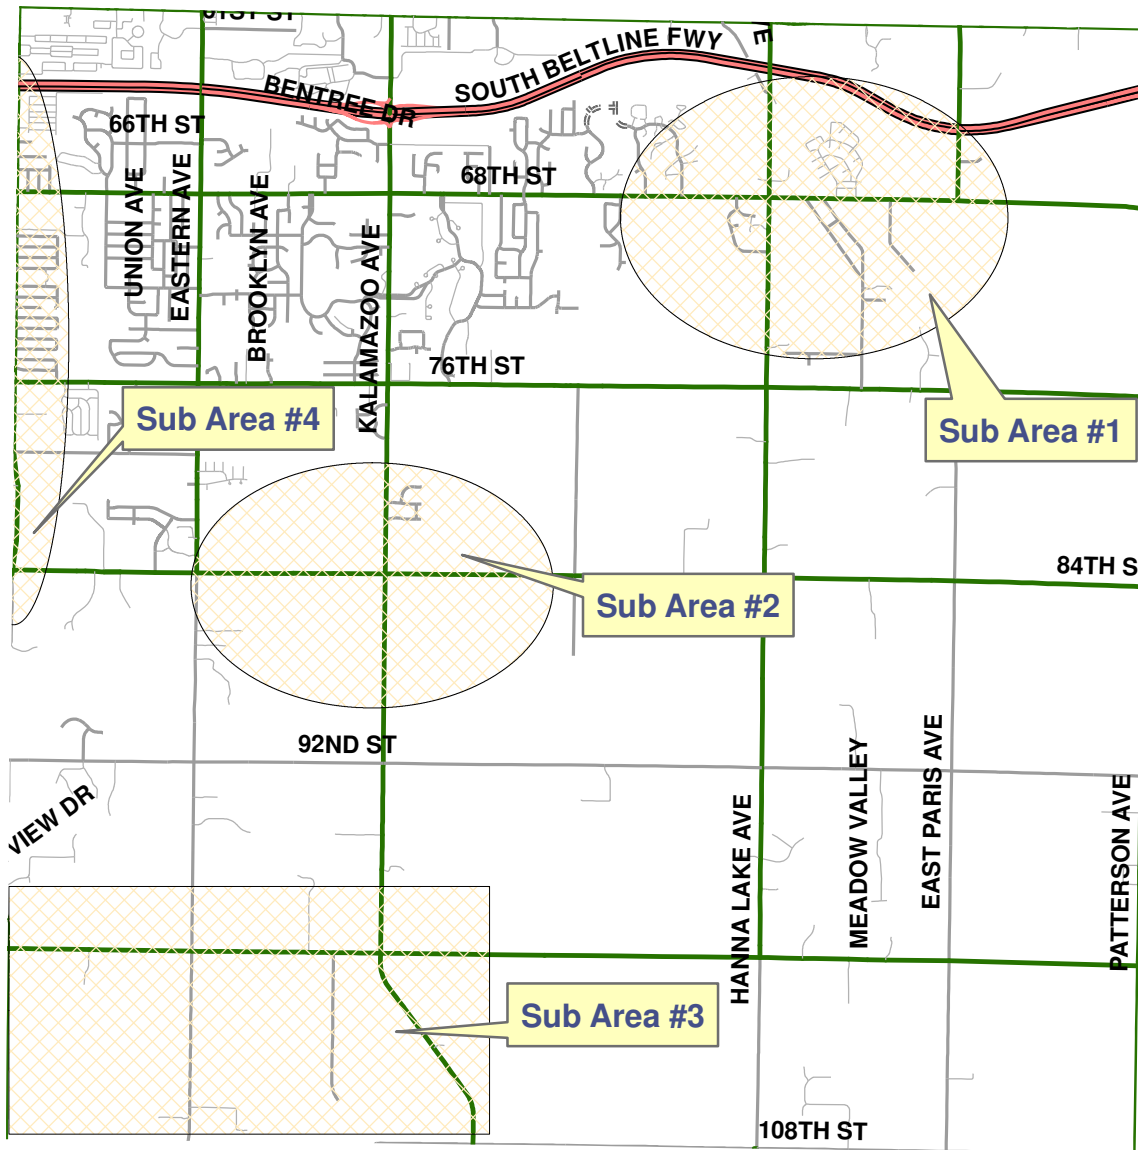

Proposed Sub Areas

Gaines Charter Township Master Plan Update 2007