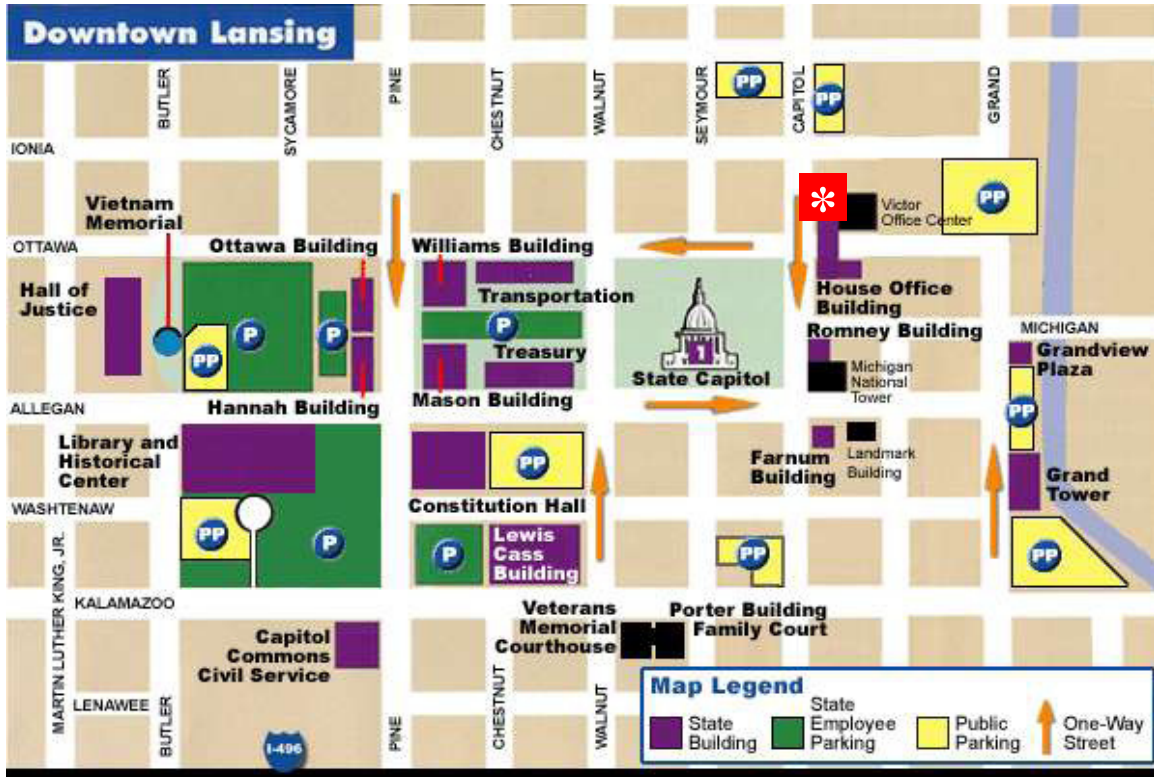

Christman Building
208 N. Capitol Avenue

Closest Parking (3 choices):

Metered on-street parking along Capitol Avenue

Public Parking Garage at Capitol Avenue at Ionia Street; located 1-block north of the Christman Building

Public Parking Garage at 219 N. Grand Avenue; located 1 block east of the Christman Building (faces the back of the building)